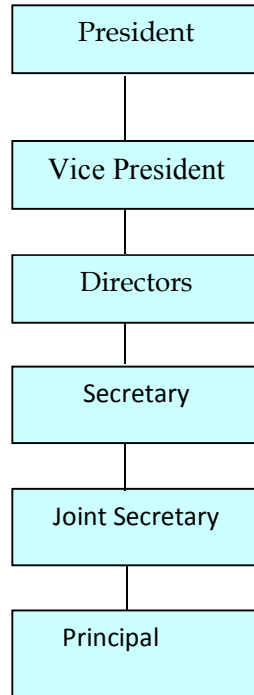

**JANATA SHIKSHAN SANSTHA'S  
KISAN VEER MAHAVIDYALAYA, WAI**

The organogram of Janata Shikshan Sanstha, Wai is as follows:

Governing Body

Administrative Set Up